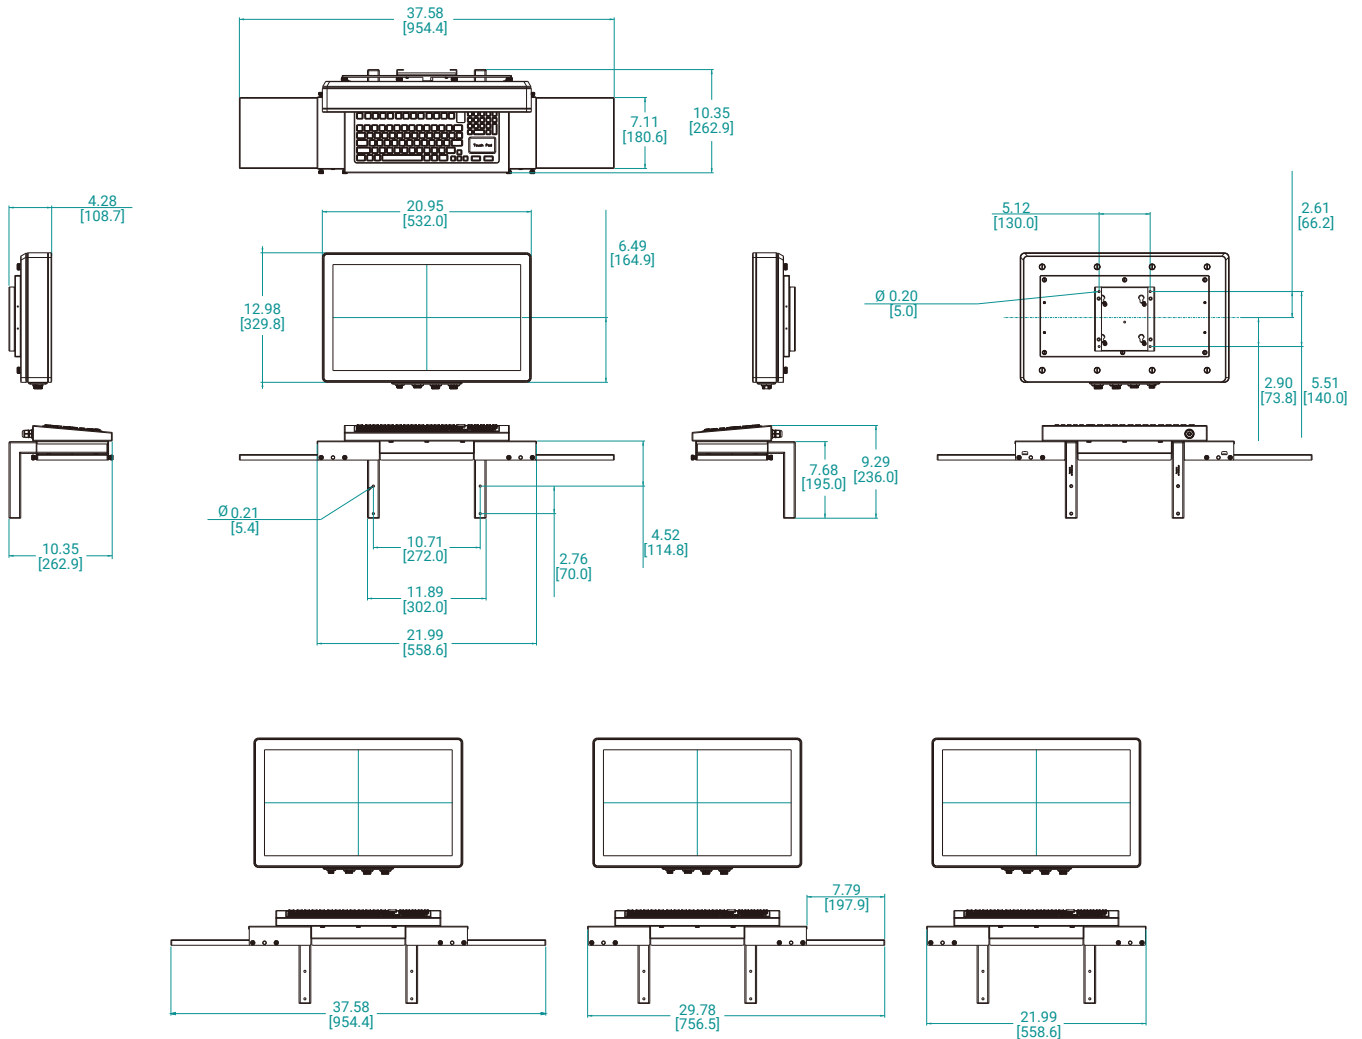

### Specifications

※ Wall Mount 1 Option

Model Name	ARP-3821AX-AMA-E01
<b>LCD Display</b>	
Display Size (Diagonal)	21.5 inch
Max Resolution	1920 x 1080
Backlight Lifetime (Hours)	50,000 hours
<b>Visual Characteristics</b>	
Colors	16.7 million
Aspect Ratio	16:9
Viewing Angle (V/H)	178° / 178°
Contrast Ratio	1000:1
Brightness	250 nits
<b>Touch Screen</b>	
Technology	Projected Capacitive
Interface	USB
Driver	Windows 7, Windows 10
<b>System</b>	
CPU	Intel Celeron J1900 @ 1.99GHz / Atom E3845 @ 1.91GHz CPU
Chipset	Bay Trail
Memory	Up to 8GB DDR3 SO-DIMM
Video Controller	Intel Gen7 Intel Graphics DX 11, OGL3.2
External Video Output	N/A
Storage Option	2.5" SSD
CFast	Optional
Keyboard	Membrane or Silicon Rubber Keyboard
Mouse	Pointing Device or Touch Pad
Audio	N/A
Watchdog Timer	Programmable 1 - 255 sec
Remote Boot	ThinManager Ready, PXE
Expansion Slot	N/A
<b>I/O Communication</b>	
USB Port	1x USB 2.0
Serial Port	N/A
IEEE 1394	N/A
LAN / Wi-Fi	1 x Gigabit
Parallel	N/A
GPIO	N/A
<b>OS Support</b>	
OS Support	Windows 7, Windows 10
<b>Power/Thermal Specs</b>	
Power Requirement (Max)	Powered By 802.3bt Type 3/4 PoE
Power Consumption (Max)	43W
Recommended Power Supply	62W
Heat Dissipation	147 BTU/hr
<b>Physical Information</b>	
Mounting	Wall Mount
Net Weight	ARP-3821AX: 35 LBS KB-115 Wall Mount Set: 20 Lbs
Dimension (W x H x D)	37.57 x 20.78 x 10.49 inch 532 x 954.4 x 266.53 mm
Recommended Cutout Dimension (WxH)	N/A
Rating	Meets NEMA 4X / IP65
Certification	N/A
<b>Environmental</b>	
Operation Temperature	0-35°C (32-95°F)
Storage Temperature	-20-60°C (-4-140°F)
Humidity	0~95%

## Dimension Drawing

Model Name: ARP-3821AX-AMA-E01 (Wall Mount 1)

Size Unit: inch(mm)